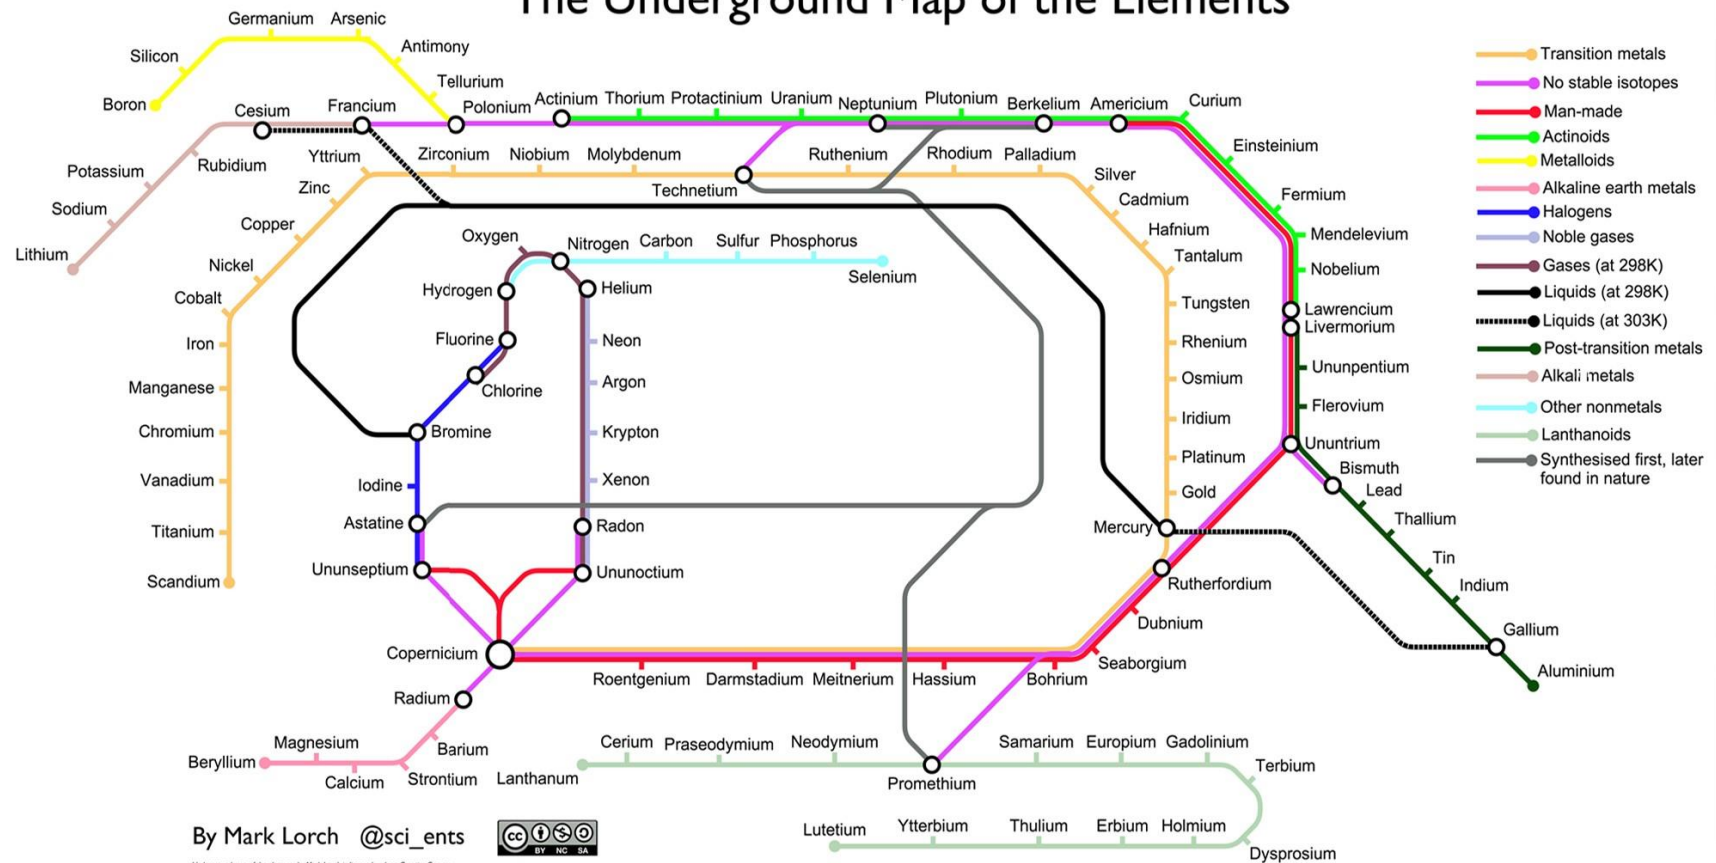

The Underground Map of the Elements

By Mark Lorch @sci_ents